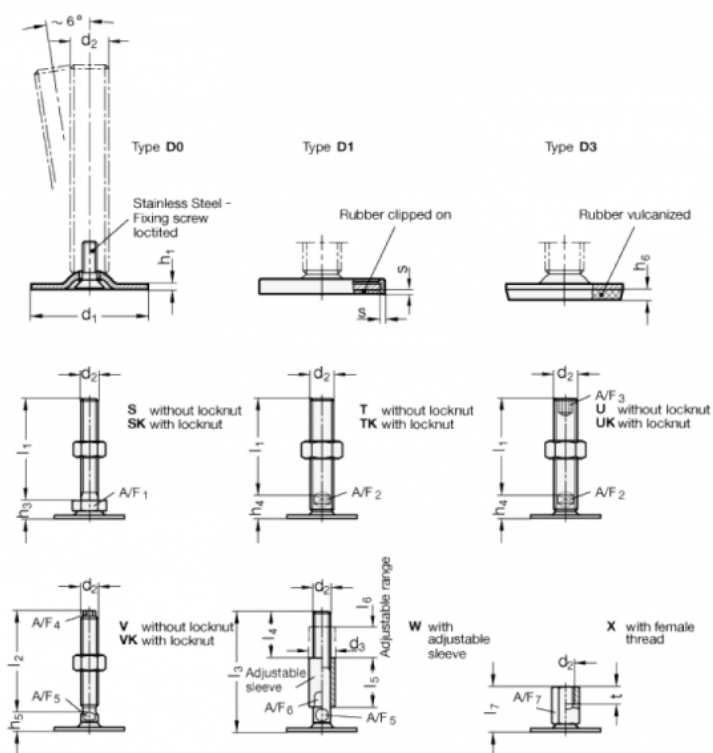

Data Sheet

Article number: 204140M16100D1UK

Description: E+G levelling foot
GN 41-40-M16-100-D1-UK

Note: UK With nut, Hexagon socket at the top, Wrench flat at the bottom

Measures

$$A/F2 = 12$$

$$s = 1.5$$

$$A/F3 = 8$$

$$d1 = 40$$

$$d2 = M16$$

$$h1 = 2$$

$$h4 = 17$$

$$h6 =$$

$$l1 = 100$$